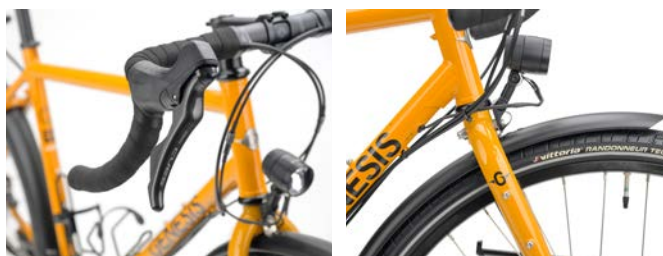

Tour De Fer 40

Features

- Shimano Cues 2x10-speed drivetrain.
- Atravelo AVS compatible rear rack.
- 180mm front rotor for improved braking.
- Busch & Muller dynamo lighting.
- Reynolds 725 tubeset..

Geometry	XS	S	M	L	XL
Seat Tube	470	510	540	580	600
Effective Top Tube	542.3	557.4	568.7	584.3	599.9
Stack	380	380	390	400	410
Reach	120	135	155	175	195
Head Tube	70.5	70.5	71.5	71.5	71.5
Head Angle	74	73	73.5	73.5	73.5
Seat Angle	90	95	95	95	95
BB Drop	55	55	55	55	55
Fork Offset	1072.5	1077.2	1084.6	1101	1117.3
Wheelbase	1041.5	1046.4	1042.9	1059.4	1075.9

Tour De Fer 40

Additional Information	
Product Code	GN13211
Warranty	Limited Lifetime Frame & Fork
Weight	16Kg
Fork Steerer Size	1-1/8th Straight
Fork Spec	XS A-C= 410 Offset= 50 Rake/Trail=69
	S A-C= 410 Offset= 50 Rake/Trail=69
	M A-C= 410 Offset= 50 Rake/Trail=69
	L A-C= 410 Offset= 50 Rake/Trail=69
	XL A-C= 410 Offset= 50 Rake/Trail=69
Wheel Size Options	700c
Max Tyre Clearance	45mm without fender
Hub Size/ Spacing	100mm QR front 135mm QR rear
Brake Mount Type	IS mount
Front Mech Size/ Compatibility	Band on 28.6mm
Max Chainring Size	50/34
Mech Hanger Type & Part Code	GNSPR40011
Colour Name	Elvis Offyellow
Colour Code	RAL 070 60 75
Potential Colour Match	N/A
Mudguard Mounts	Yes
Rack Mounts	Yes
Bottle Cage Mounts	Yes
Additional Mounts	Yes