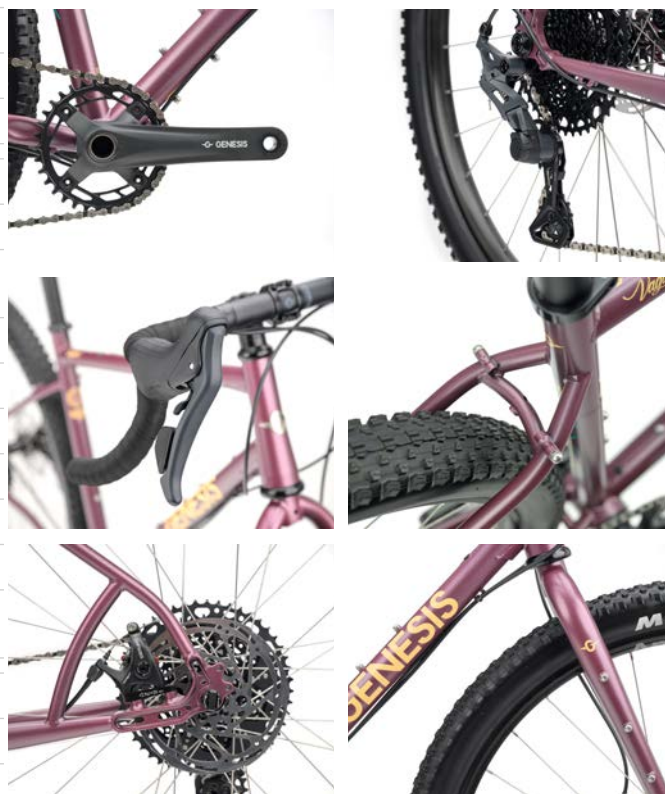

Vagabond 10

Features

- MicroShift Sword drivetrain.
- TRP Spyre dual piston mechanical braking.
- 180mm front rotor for improved braking.
- XS and SM sizes specified with 27.5 wheel size.
- Tubeless compatible rims, tyres and rim tape with tubeless valves also supplied.

Frame	Genesis Mjolnir CrMo, 148mm OLD, 12mm TA
Fork	Genesis CrMo, 1-1/8" Steerer, 100mm OLD, 12mm TA
Headset	EC34/EC44 w/Spacer
Brakes	TRP Spyre, 180mm/160mm, Mechanical
Shifters	MicroShift Sword SB-G7000 1x10-speed
Front Derailleur	N/A
Rear Derailleur	MicroShift Sword RD-G7005 10-speed
Chainset	Genesis FD04S, 34T, 170mm (XS-SM-MD), 175mm (LG-XL)
Bottom Bracket	T47
Chain	KMC X10
Cassette	MicroShift Sword CS-G104, 11-48T
Rims	Amplitude G-120 584x30 (XS-SM), 622x30 (MD-LG-XL), 32H
Hubs	KT CRF612 - DHRIS5, 32H, 6-Bolt
Spokes	Double Butted 14G Stainless
Tyres	Maxxis Ikon TR, 27.5x2.35" (XS-SM), 29x2.35" (MD-LG-XL)
Handlebars	Amplitude G-150, 440mm (XS-SM), 460mm (MD-LG), 480mm (XL)
Grip Tape	Black Gel Tape
Stem	Amplitude G-100, 60mm +/-6Deg
Seat Collar	Alloy, 34.1mm
Seatpost	Amplitude G-100, 31.6mm x 350mm (XS-SM), 31.6mm x 400mm (MD-LG-XL)
Saddle	Madison Flux Switch 142mm x 280mm
Pedals	N/A

Vagabond 10

Additional Information	
Product Code	GN11811
Warranty	Limited Lifetime Frame & Fork
Weight	13.5Kg
Fork Steerer Size	1-1/8th straight with reducer
Fork Spec	XS A-C= 409.5 Offset= 50 Rake/Trail=81
	S A-C= 409.5 Offset= 50 Rake/Trail=81
	M A-C= 429.5 Offset= 50 Rake/Trail=85
	L A-C= 429.5 Offset= 50 Rake/Trail=85
	XL A-C= 429.5 Offset= 50 Rake/Trail=85
Wheel Size Options	650b (XS/S), 700c (M/L/XL)
Max Tyre Clearance	2.4
Hub Size/ Spacing	12x100mm Thru Axle Front, 12x148mm Thru Axle Rear
Brake Mount Type	Flat mount
Front Mech Size/ Compatibility	N/A
Max Chainring Size	36T
Mech Hanger Type & Part Code	GNSPR40011
Colour Name	Bohemian Raspberry
Colour Code	RAL 580-M
Potential Colour Match	N/A
Mudguard Mounts	Yes
Rack Mounts	Yes
Bottle Cage Mounts	Yes
Additional Mounts	Yes