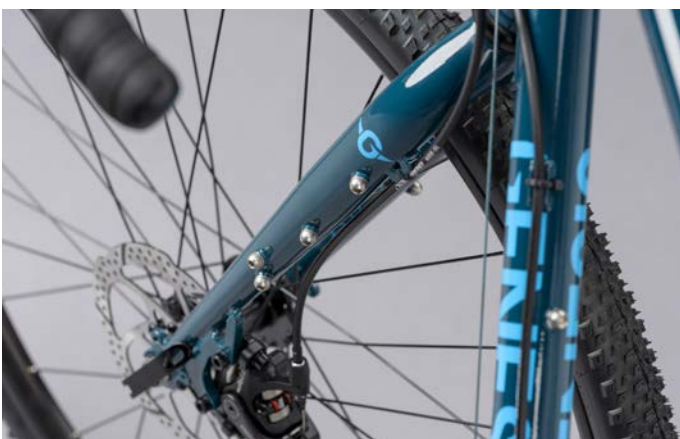

ADDITIONAL INFO

Product Code	GN21040			
Warranty	Lifetime for Frame and Fork			
Weight	11.64kg			
Frame Weight Limit	No Weight Limit			
Fork Steerer Size	1 1/8"			
Fork Spec	XS	A-C = 401	Offset = 50	Rake/ Trail = 69
	SM	A-C = 401	Offset = 50	Rake/ Trail = 69
	MD	A-C = 401	Offset = 50	Rake/ Trail = 66
	LG	A-C = 401	Offset = 50	Rake/ Trail = 66
	XL	A-C = 401	Offset = 50	Rake/ Trail = 63
Wheel Size Options	700c, 650b			
Max Tyre Clearance	650B rear 44c/ front 50c 700c rear 45c/ front 50c			
Hub Size/Spacing	Front 100mm, Rear 135mm			
Brake Mount Type	IS160			
Front Mech Size/Compatibility	Band On 28.6mm			
Max Chaining Size	50/34, 42t			
Seat Tube/Clamp Size	27.2mm/ 29.8mm			
Mech Hanger Type & Part Code	Integrated			
Colour	Blue Springstein			
Colour Code	RAL 220 20 20			

MOUNTS

Mudguard Mounts	Yes
Rack Mounts	Yes
Bottle Cage Mounts	Yes
Additional Mounts	Anything Cage Mounts

* The images above are for illustration purposes only. Genesis reserves the right to change spec, colour, features and price without prior warning.