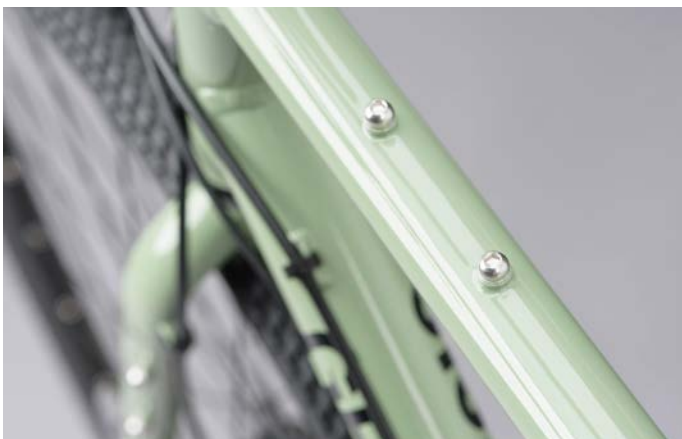

ADDITIONAL INFO

Product Code	GN21240			
Warranty	Lifetime for Frame and Fork			
Weight	11.9kg			
Frame Weight Limit	No Weight Limit			
Fork Steerer Size	1 1/8"			
Fork Spec	XS	A-C = 407	Offset = 50	Rake/ Trail = 72
	SM	A-C = 407	Offset = 50	Rake/ Trail = 65
	MD	A-C = 407	Offset = 50	Rake/ Trail = 62
	LG	A-C = 407	Offset = 50	Rake/ Trail = 62
	XL	A-C = 407	Offset = 50	Rake/ Trail = 59
Wheel Size Options	650b			
Max Tyre Clearance	650B rear 44c/front 50c 700c rear 45c/front 50c			
Hub Size/Spacing	Front 100mm, Rear 135mm			
Brake Mount Type	IS160			
Front Mech Size/Compatibility	N/A			
Max Chainring Size	42t			
Seat Tube/Clamp Size	27.2mm/31.8mm			
Mech Hanger Type & Part Code	N/A			
Colour	Primal Green			
Colour Code	Pantone 5625 C			

MOUNTS

Mudguard Mounts	Yes
Rack Mounts	Yes
Bottle Cage Mounts	Yes
Additional Mounts	Anything Cage Mounts

* The images above are for illustration purposes only. Genesis reserves the right to change spec, colour, features and price without prior warning.